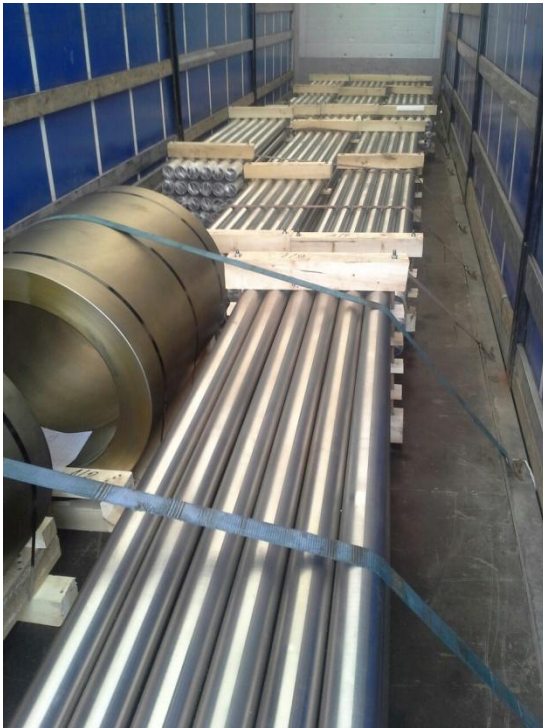

1997
2017
YEARS

METAL
TECHNOLOGY
GROUP

LOGISTICS

- Domestic and international road transport service for full trucks and less truck loads